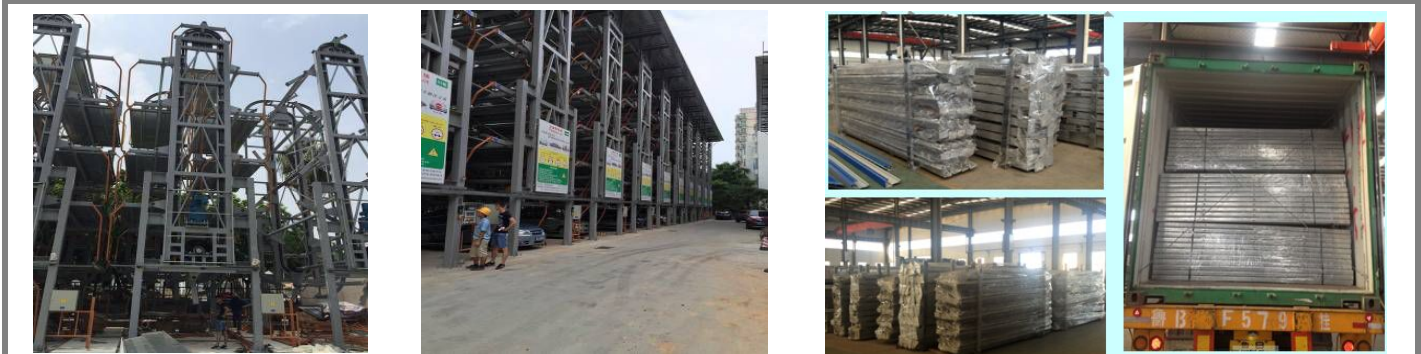

Install

Packing and Shipping

After-Sales Service

1	installation debugging (on-site installers) as your request	
	electrical engineer	x1($80 per day)
	installation engineer	x1($80 per day)
2	installation time	
	15-30 business days/by the worker's capacity for work	
3	installation and used equipment	
	commonly used tools	
	10ton crane	
4	surface preparation	
	master parts of powder coated to rustproof	
5	QA	
	10years warranty for structure12months warranty for electrical key parts, including the quality of any quality problems during the free maintenance.and we will provide the spare parts