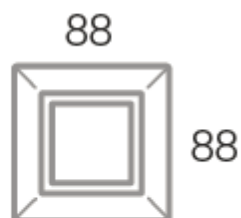

BS11029C6

RJ45 Cat 6 outlet
white plastic plate
for 1 gang BS box

BS11064/1

45A DP switch with neon - white
plastic plate for 1 gang BS box

BS11096IM

TV/SAT direct outlet
Male connector
white plastic plate
for 1 gang BS box