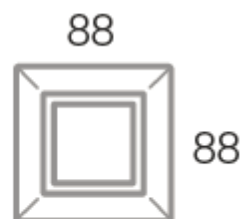

BS11004

10A intermediate switch - white plastic plate for 1 gang BS box lightable

BS11005B

10A NO PB with bell symbol - white plastic plate for 1 gang BS box lightable