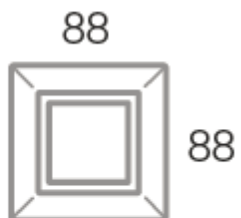

TV/SAT direct outlet
Male connector
white plastic plate
for 1 gang BS box

BS11097

13A single socket - white
plastic plate for 1 gang BS box
lightable

BS11097/1P

1P 13A single switched socket - white
plastic plate for 1 gang BS box - lightable