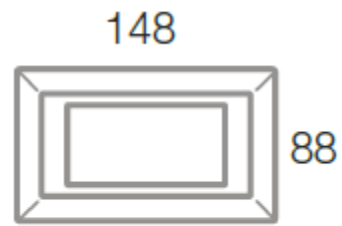

BS41001

4 gang 10A 1-way switch - white
plastic plate for 2 gang BS box
lightable