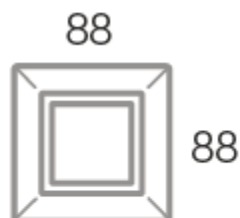

BS11064/1

45A DP switch with neon - white
plastic plate for 1 gang BS box

BS11096IM

TV/SAT direct outlet
Male connector
white plastic plate
for 1 gang BS box