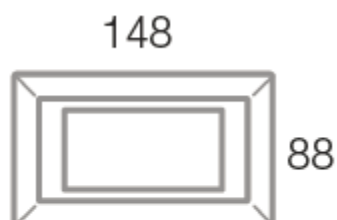

TV/SAT direct outlet
Male connector
white plastic plate
for 1 gang BS box

BS11097

13A single socket - white
plastic plate for 1 gang BS box
lightable

BS11097/1P

1P 13A single switched socket - white
plastic plate for 1 gang BS box - lightable

BS11099/1P

1P 15A single switched socket - white
plastic plate for 1 gang BS box
lightable

BS21001

2 gang 10A 1-way switch - white
plastic plate for 1 gang BS box
lightable

BS21097/1P

1P 13A double switched socket - white
plastic plate for 2 gang BS box - lightable